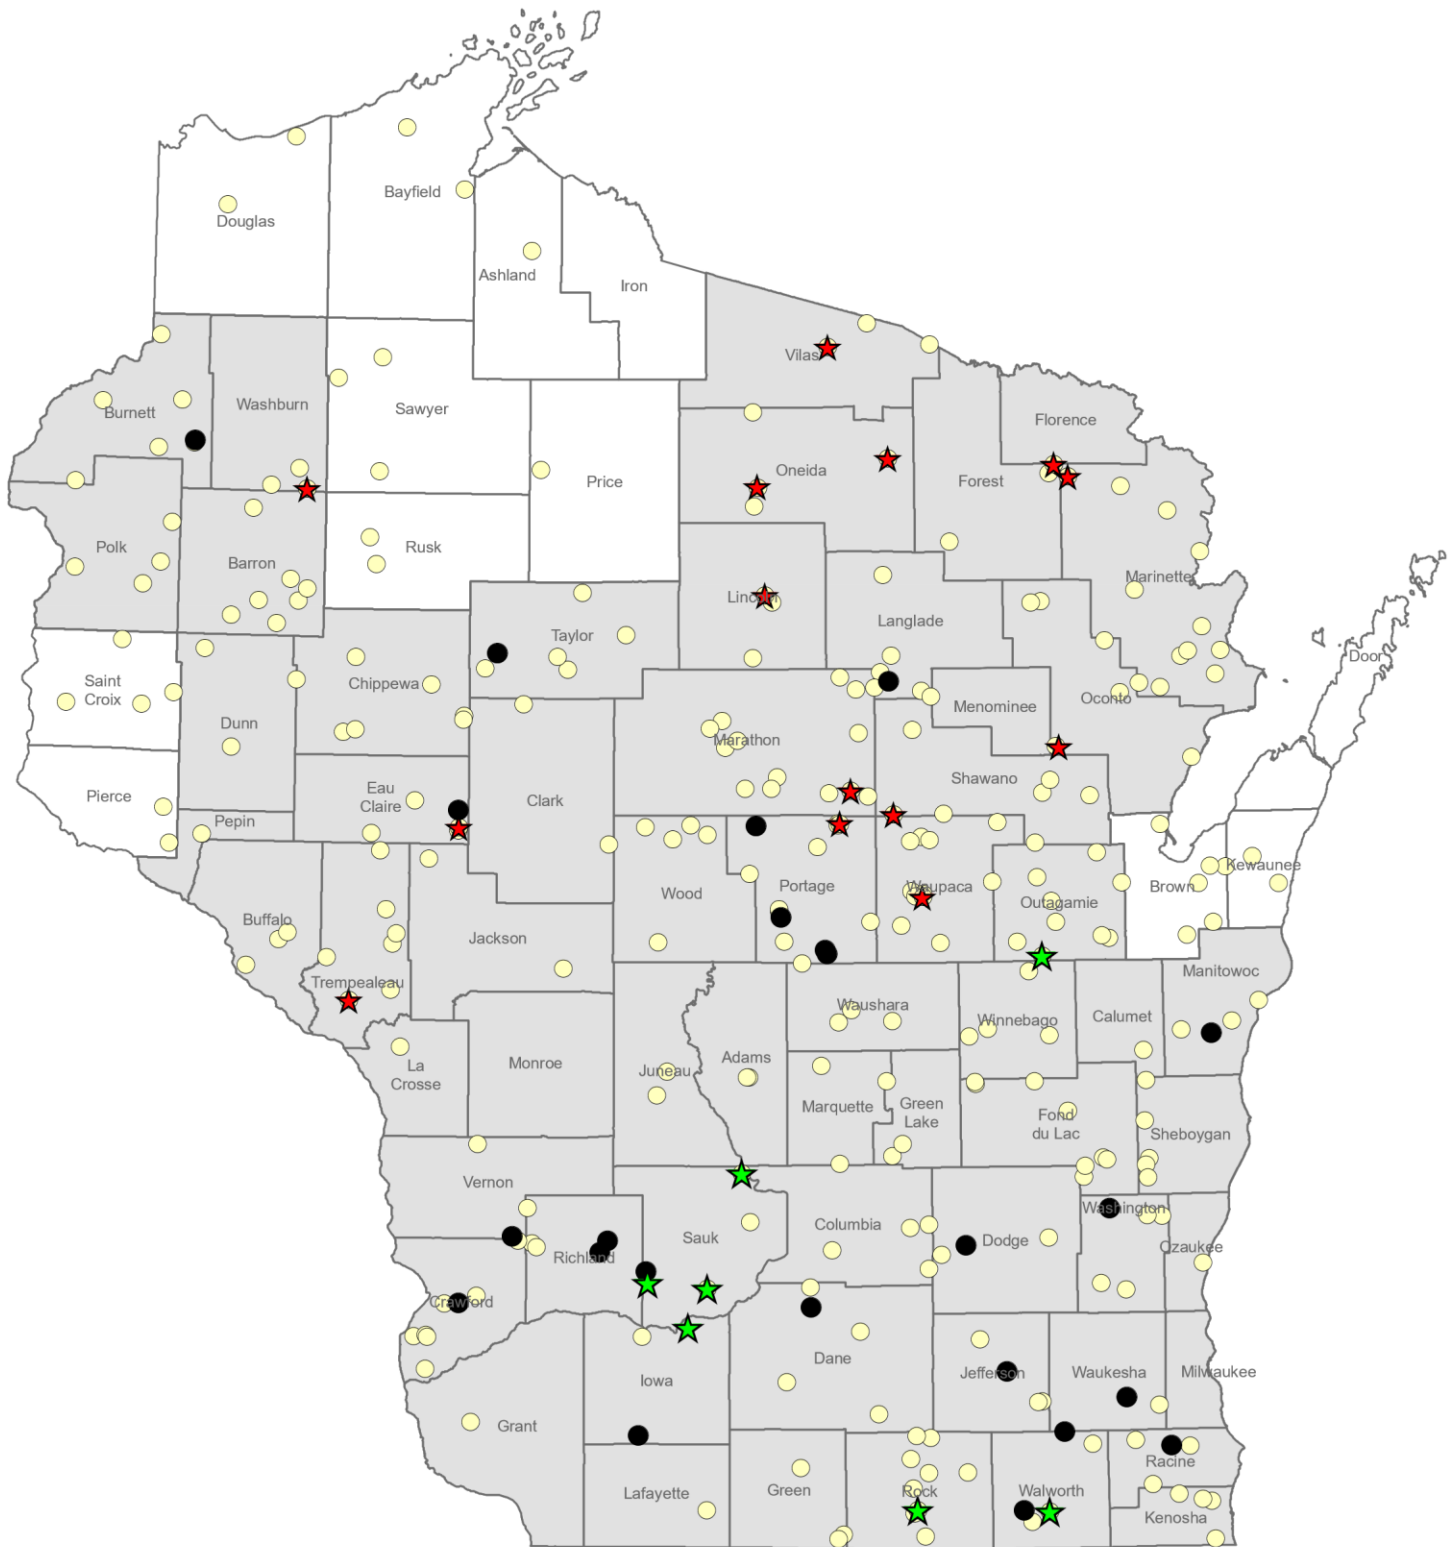

# Registered Deer Farms and Past/Current CWD Farms February 2024

- ★ Hunting Ranches Infected with CWD Currently in Operation
- ★ Deer Farm Infected with CWD Currently in Operation
- Past Positive CWD Farms, Depopulated
- Currently Registered Farm-Raised Deer Farms
- CWD Affected Counties