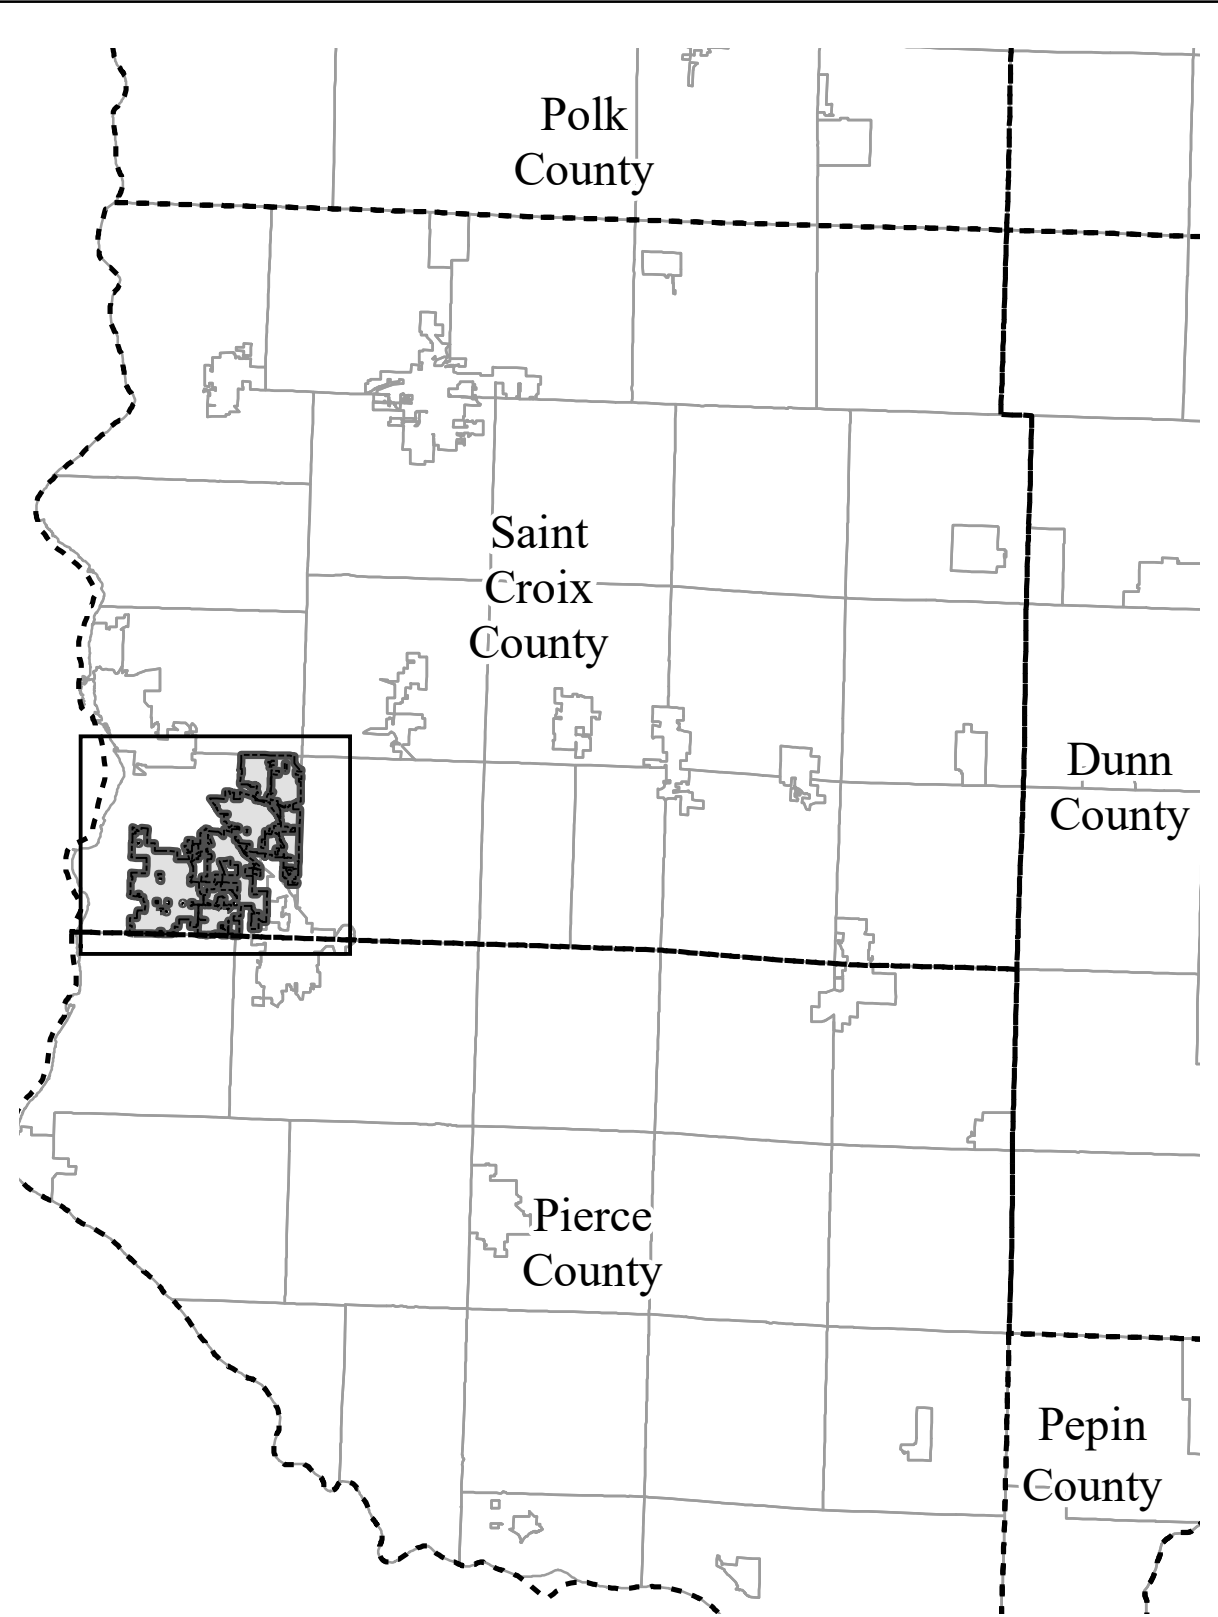

# Town of Troy

Saint Croix County, WI

AEA 18 - 03 - N - 2018

10,744 acres

Map 1 of 1

-  Agricultural Enterprise Area
-  County Boundary
-  City/Village Boundary
-  Town Boundary
-  Section Line
-  Lake/Stream
-  Interstate
-  US Highway
-  State Highway
-  County Rd
-  Municipal Rd

This map has been prepared by the Department of Agriculture, Trade and Consumer Protection for use in administering the Agricultural Enterprise Area Program and does not constitute a survey plat, nor is it intended to be the same. Data shown on this map were obtained from various sources.  
Prepared by: Land & Water Resource Bureau  
September, 2018