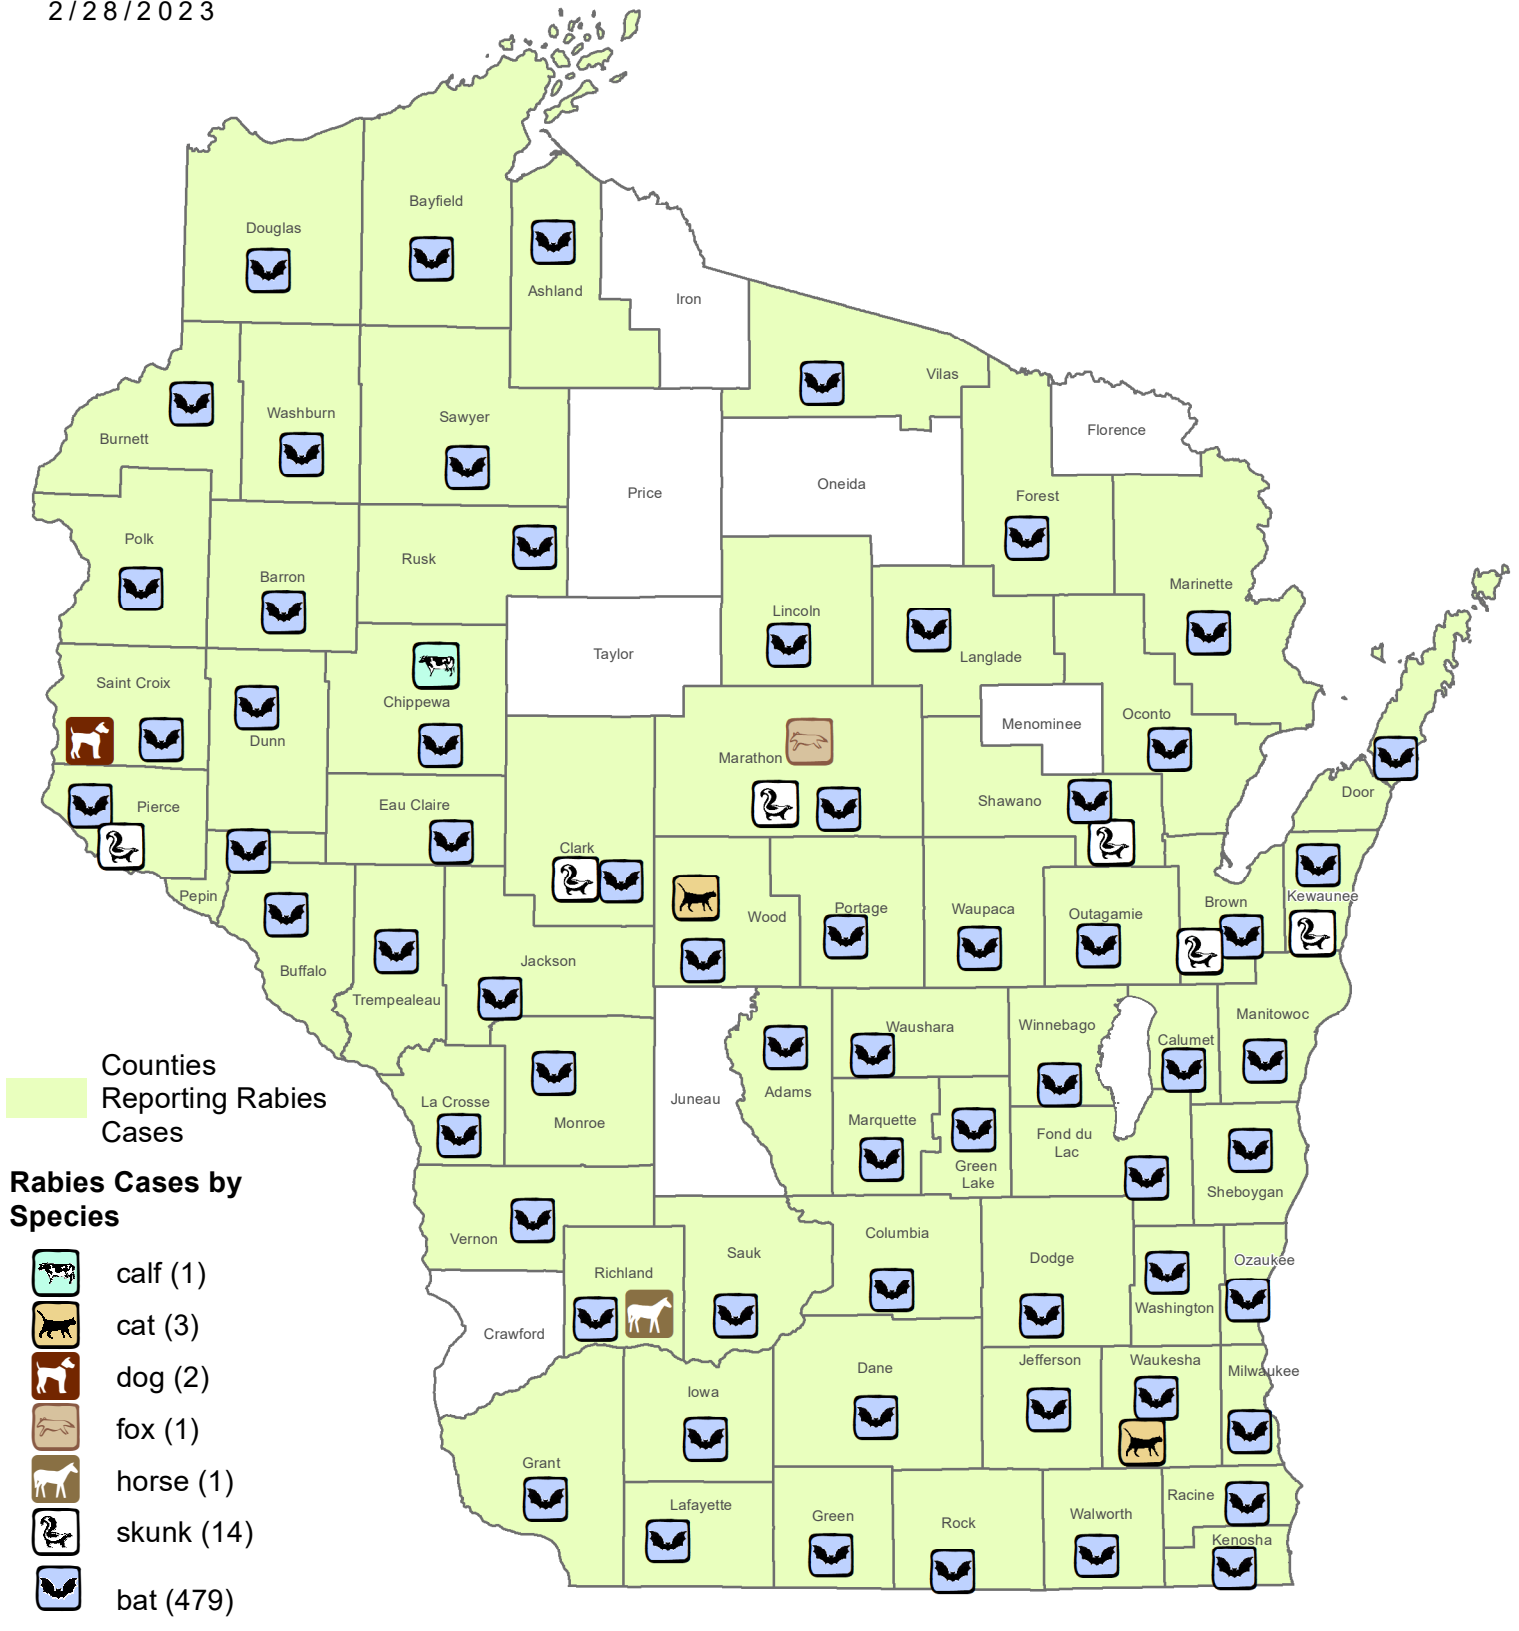

Reported Rabies Cases - 2002-2022

2/28/2023

Total = 501